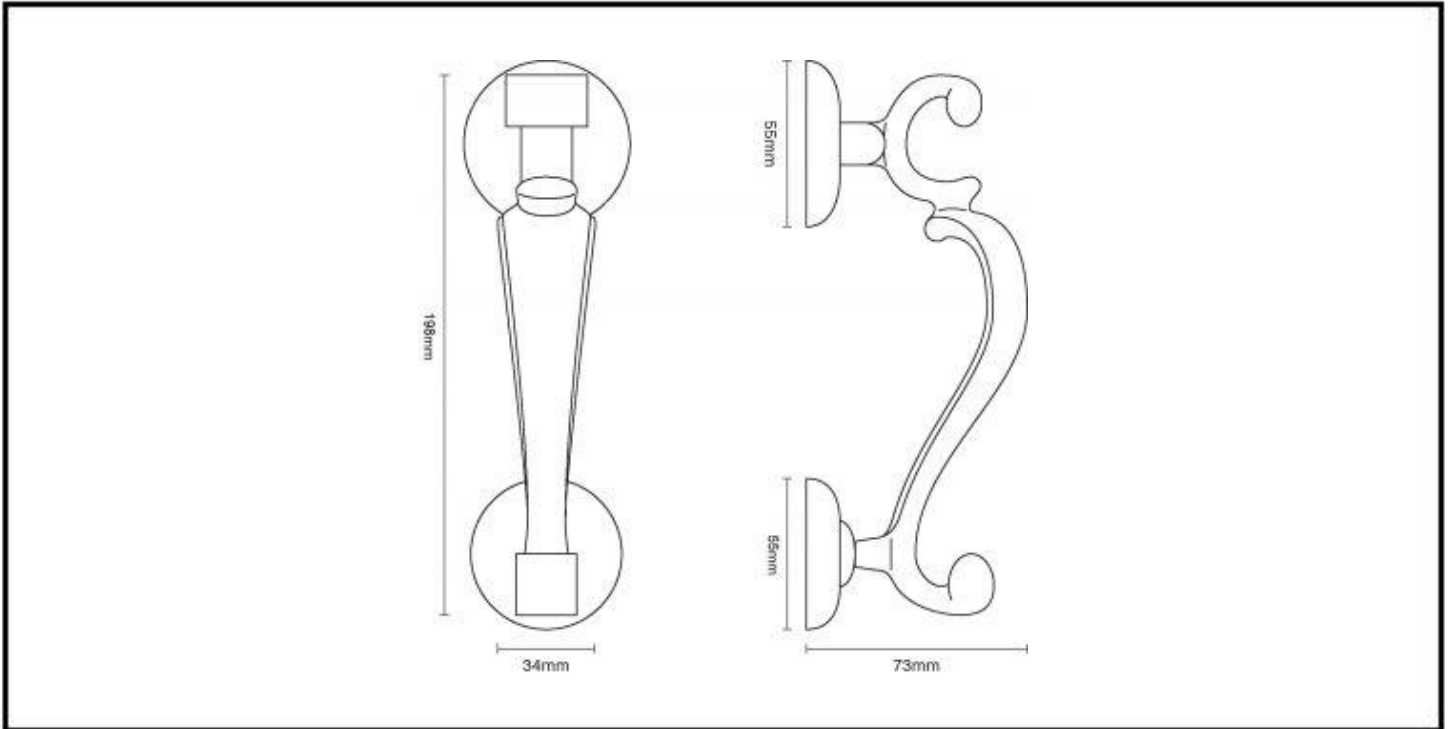

CROFT

Long Lasting Tradition

SPECIFICATION SHEET - PRODUCT CODE **4120**

PRODUCT

Old Doctors Knocker 4120

Please note that illustration sizes are approximations

Finishes:

AGD AB AN CP DBMA