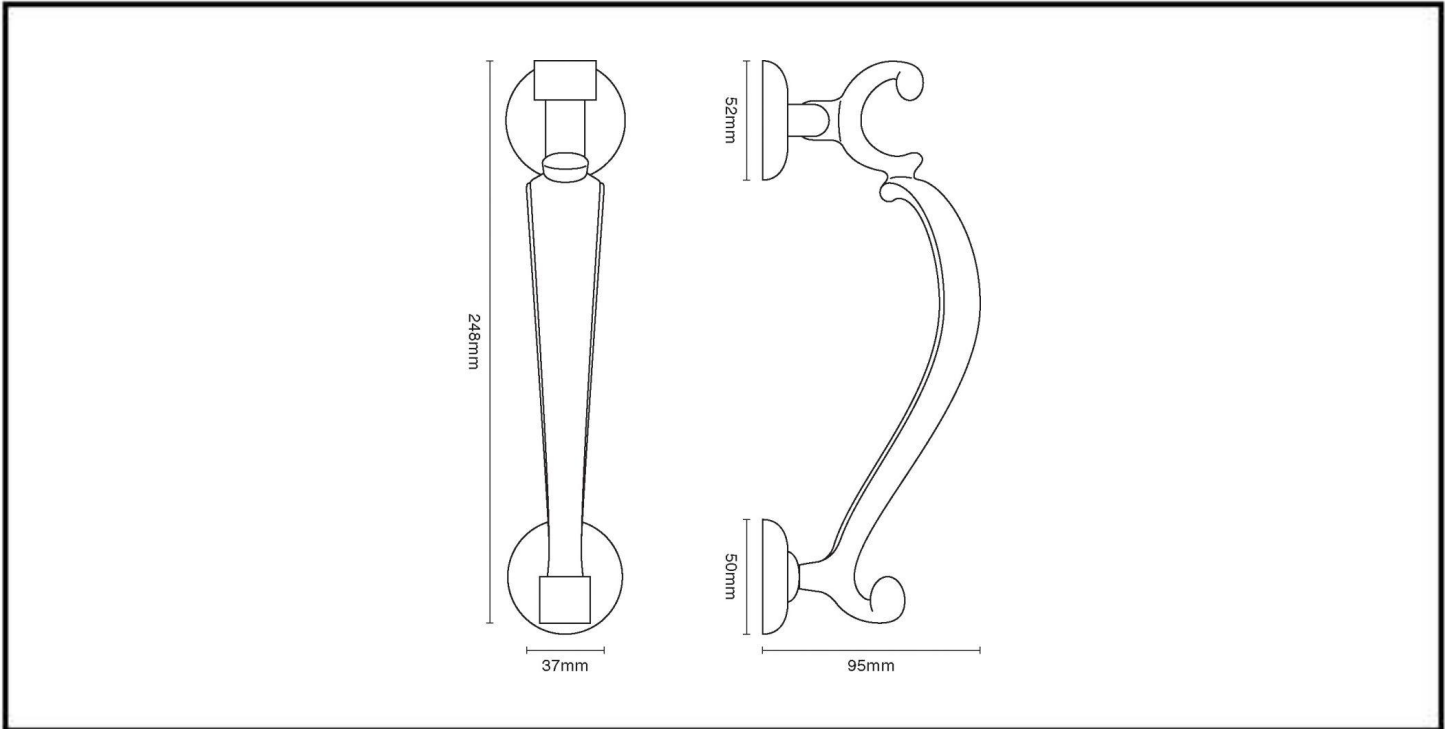

CROFT

Long Lasting Tradition

SPECIFICATION SHEET - PRODUCT CODE **4120L**

PRODUCT

Large Doctors Knocker 4120L

Please note that illustration sizes are approximations

Finishes:

AGD AB AN CP DBMA