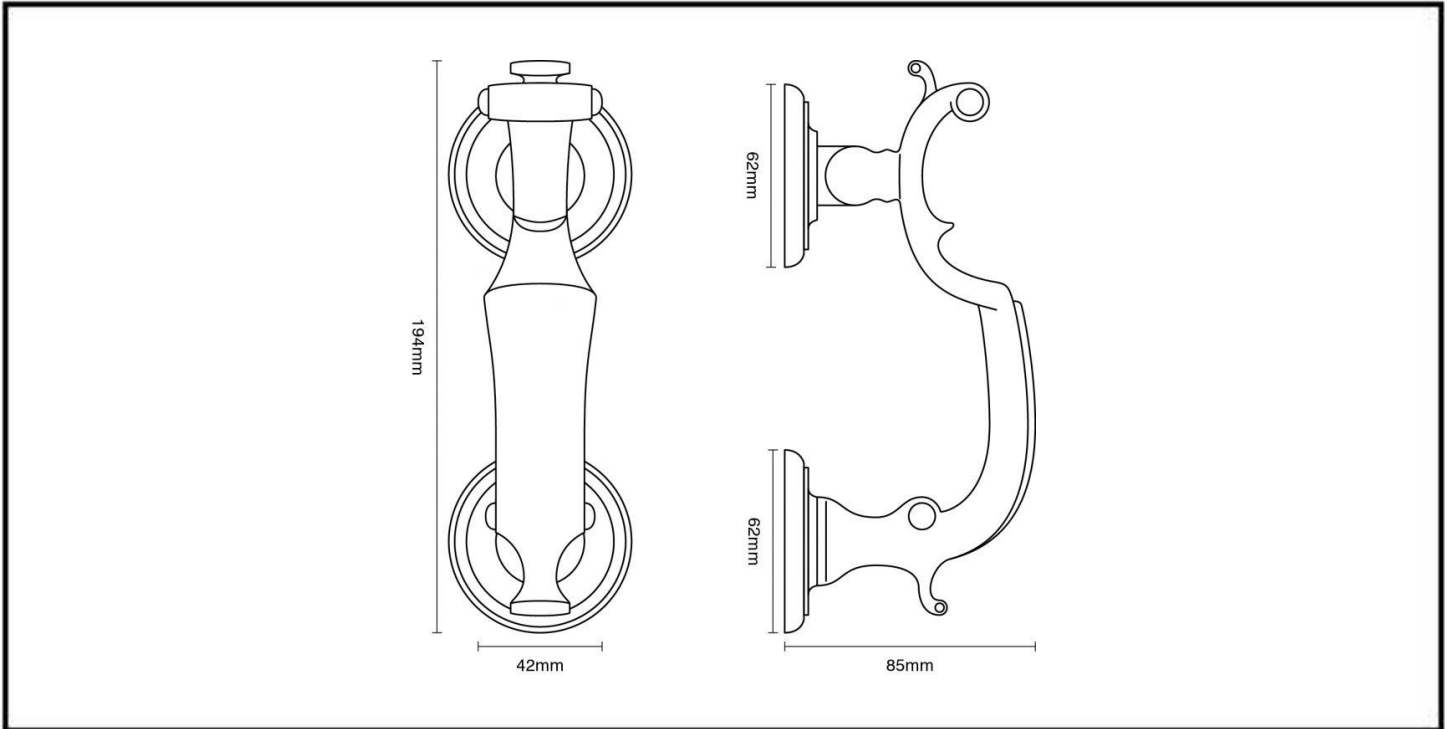

# CROFT

Long Lasting Tradition

SPECIFICATION SHEET - PRODUCT CODE **4140**

## PRODUCT

**London Door Knocker 4140**

Please note that illustration sizes are approximations