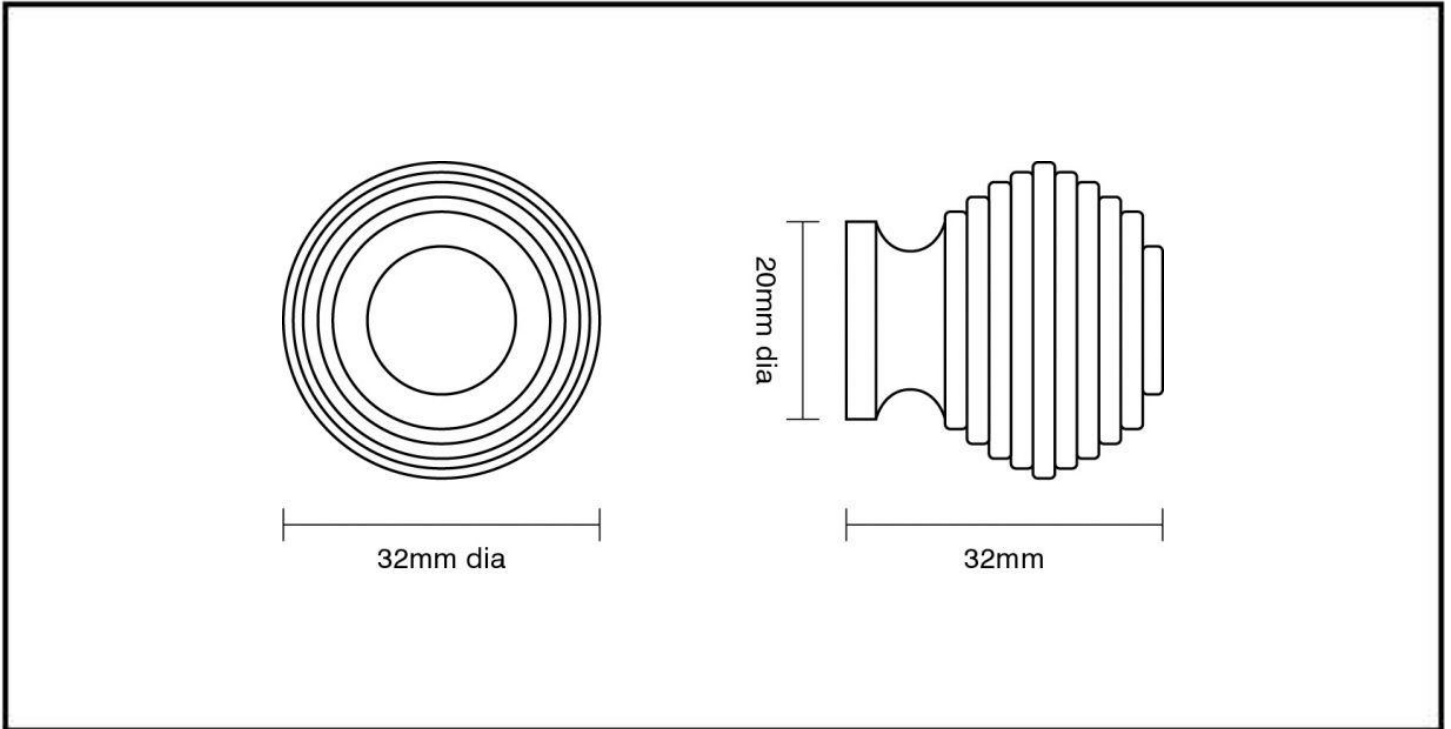

CROFT

Long Lasting Tradition

SPECIFICATION SHEET - PRODUCT CODE **5100**

PRODUCT

Queen Anne Cupboard Knob 5100

Finishes:

Please note that illustration sizes are approximations