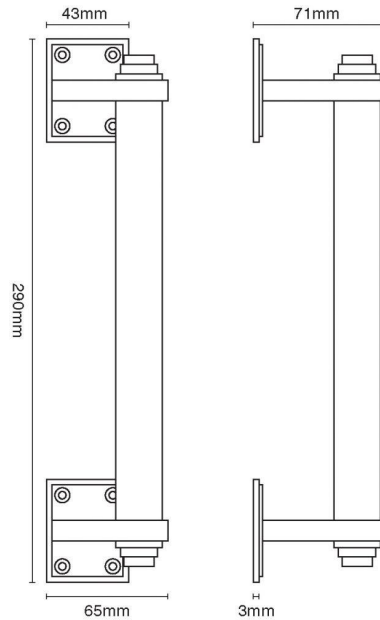

CROFT

Long Lasting Tradition

SPECIFICATION SHEET - PRODUCT CODE **6385**

PRODUCT

Pull Handle On Roses 6385

Please note that illustration sizes are approximations

Finishes: