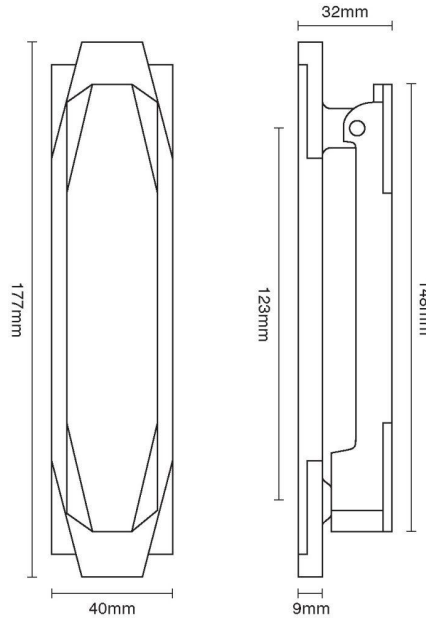

CROFT

Long Lasting Tradition

SPECIFICATION SHEET - PRODUCT CODE **7012**

PRODUCT

Art Deco Door Knocker 7012

Please note that illustration sizes are approximations

Finishes: