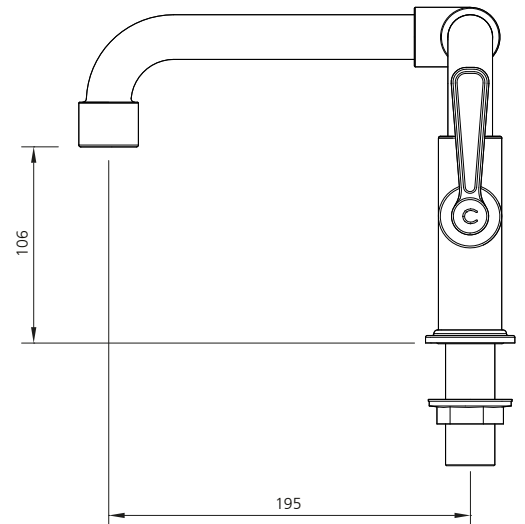

LEFROY BROOKS

IBROC HOUSE ESSEX ROAD
HODDESDON HERTS EN11 0QS UK
T: +44 (0)1992 708 316 F: +44 (0)1992 708 317

TL1117

TEN TEN DECK MOUNTED BATH BRIDGE MIXER
WITH LEVERS

DIMENSIONAL DATA SHEET

DATE: 22/08/16

REVISION: A

COPYRIGHT © LBIP LTD. ALL RIGHTS RESERVED

DIMENSIONS IN MILLIMETRES

WHILST EVERY EFFORT IS MADE TO ENSURE THE ACCURACY OF THESE DATA SHEETS THEY ARE SUBJECT TO CHANGE WITHOUT NOTICE AS PART OF THE COMPANY'S PRODUCT DEVELOPMENT PROCESS