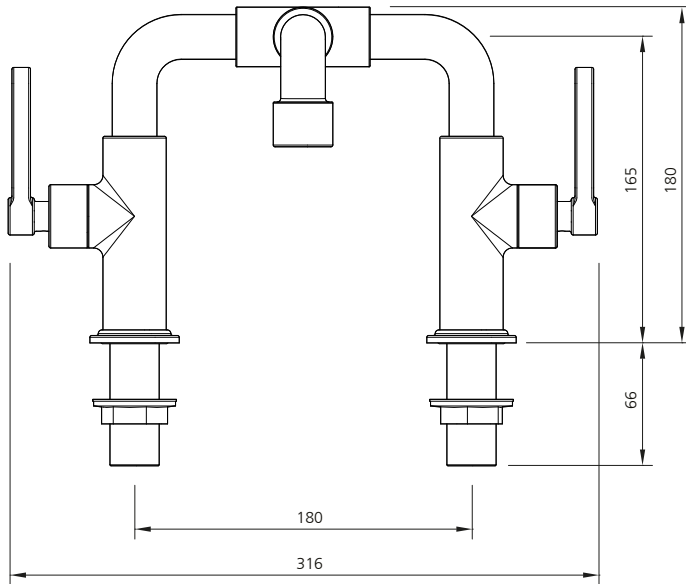

LEFROY BROOKS

IBROC HOUSE ESSEX ROAD
HODDESDON HERTS EN11 0QS UK
T: +44 (0)1992 708 316 F: +44 (0)1992 708 317

TL1117

TEN TEN DECK MOUNTED BATH BRIDGE MIXER
WITH LEVERS

DIMENSIONAL DATA SHEET

DATE: 22/08/16

REVISION: A

COPYRIGHT © LBIP LTD. ALL RIGHTS RESERVED

DIMENSIONS IN MILLIMETRES

WHILST EVERY EFFORT IS MADE TO ENSURE THE ACCURACY OF THESE DATA SHEETS THEY ARE SUBJECT TO CHANGE WITHOUT NOTICE AS PART OF THE COMPANY'S PRODUCT DEVELOPMENT PROCESS