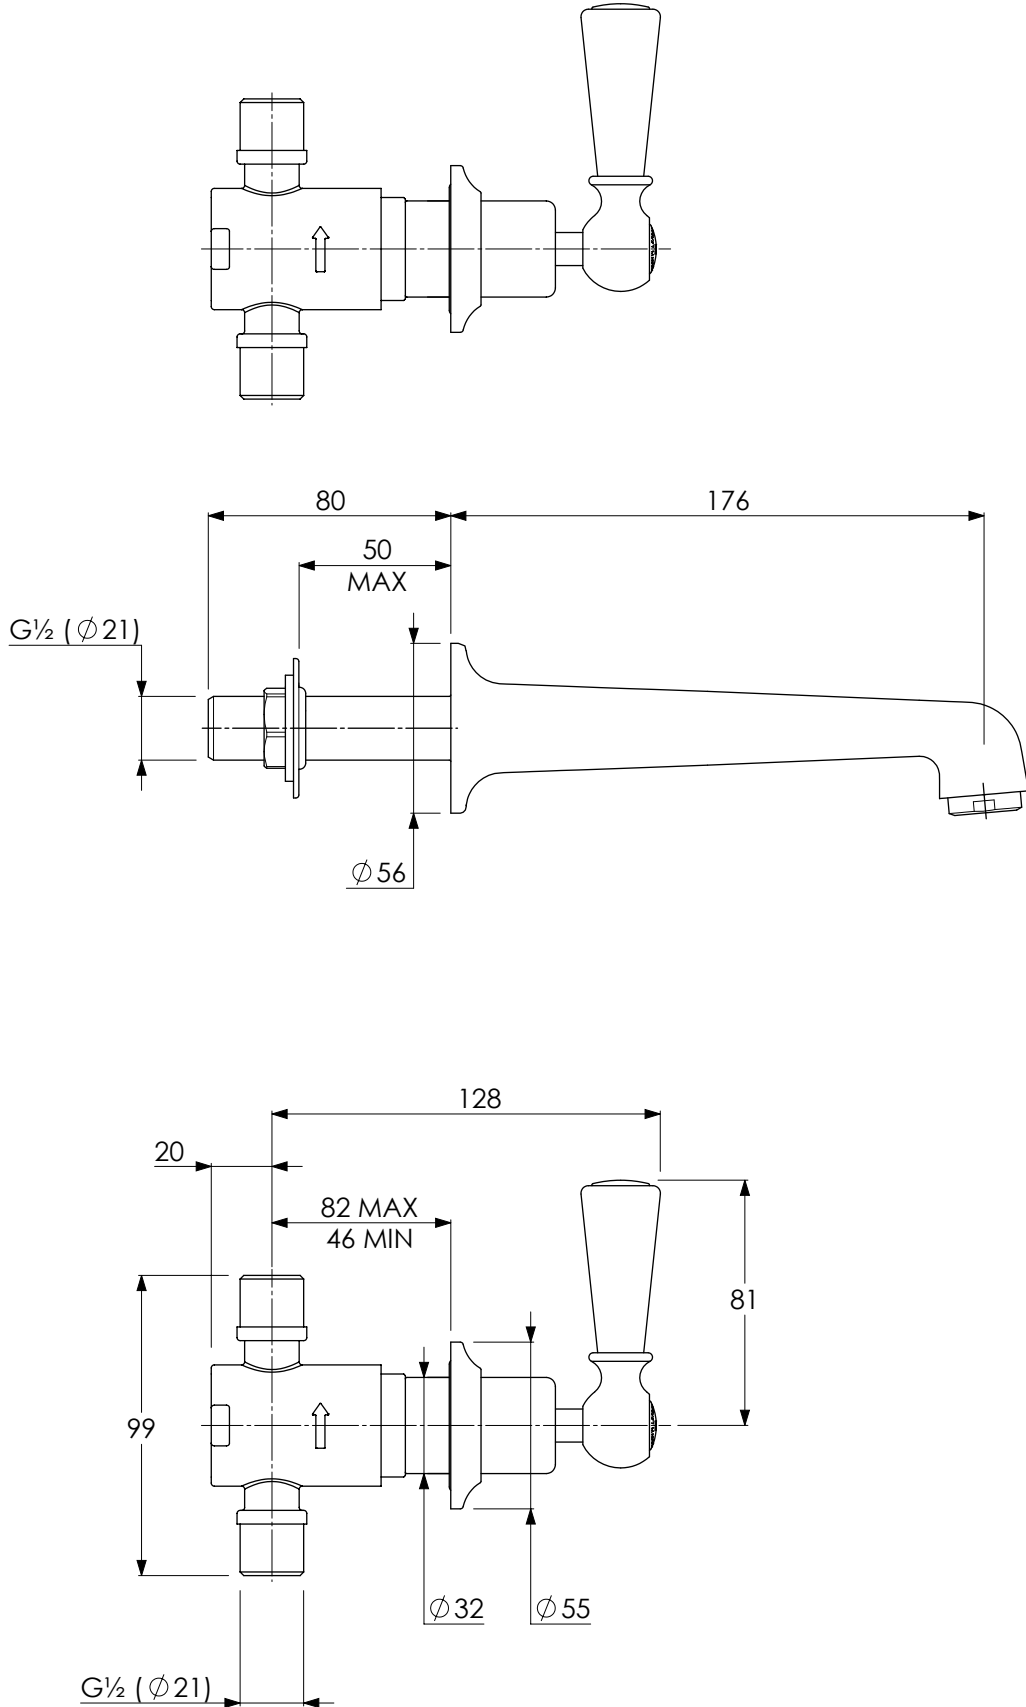

LEFROY BROOKS

IBROC HOUSE ESSEX ROAD
HODDESDON HERTS EN11 0QS UK
T: +44 (0)1992 708 316 F: +44 (0)1992 708 317

WL1212

CLASSIC WALL MOUNTED BASIN MIXER WITH WHITE LEVERS

DIMENSIONAL DATA SHEET

DATE: 09/10/2018

REVISION: A

COPYRIGHT © LBIP LTD. ALL RIGHTS RESERVED

DIMENSIONS IN MILLIMETRES

WHILST EVERY EFFORT IS MADE TO ENSURE THE ACCURACY OF THESE DATA SHEETS THEY ARE SUBJECT TO CHANGE WITHOUT NOTICE AS PART OF THE COMPANY'S PRODUCT DEVELOPMENT PROCESS