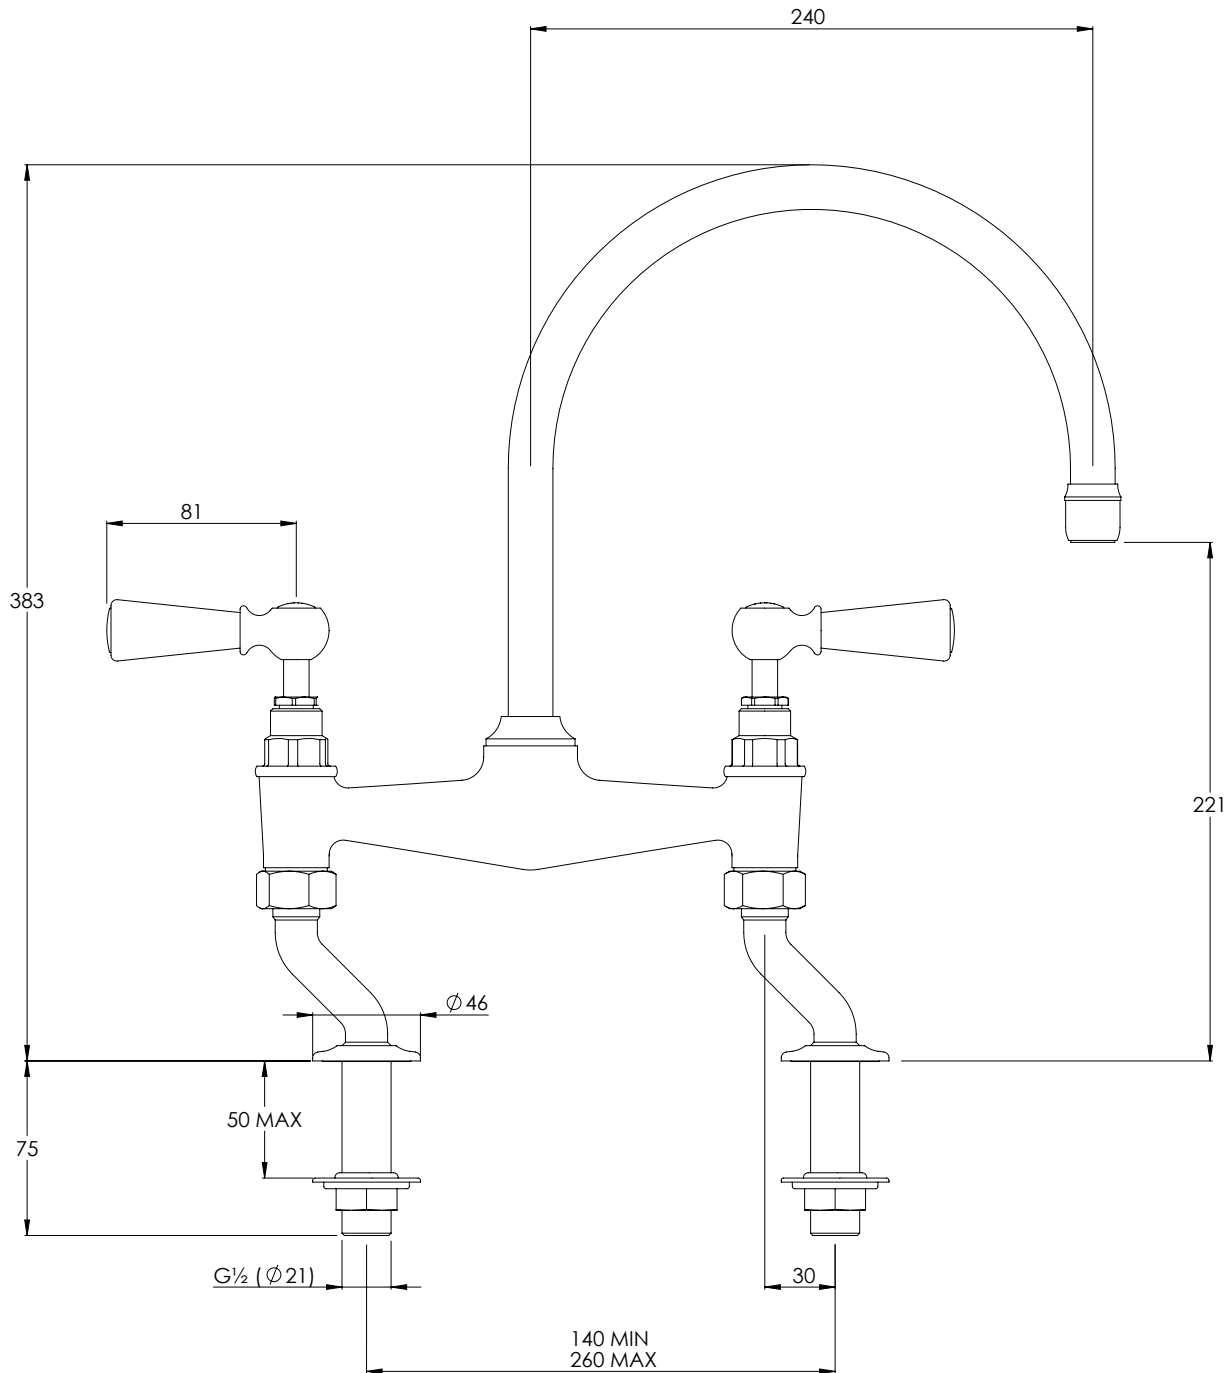

# WL1517

CLASSIC KITCHEN BRIDGE MIXER WITH WHITE  
LEVERS

DIMENSIONAL DATA SHEET

DATE: 17/05/2019

REVISION: C

COPYRIGHT © LBIP LTD. ALL RIGHTS RESERVED

DIMENSIONS IN MILLIMETRES

WHILST EVERY EFFORT IS MADE TO ENSURE THE ACCURACY OF THESE DATA SHEETS THEY ARE SUBJECT TO CHANGE WITHOUT NOTICE AS PART OF THE COMPANY'S PRODUCT DEVELOPMENT PROCESS