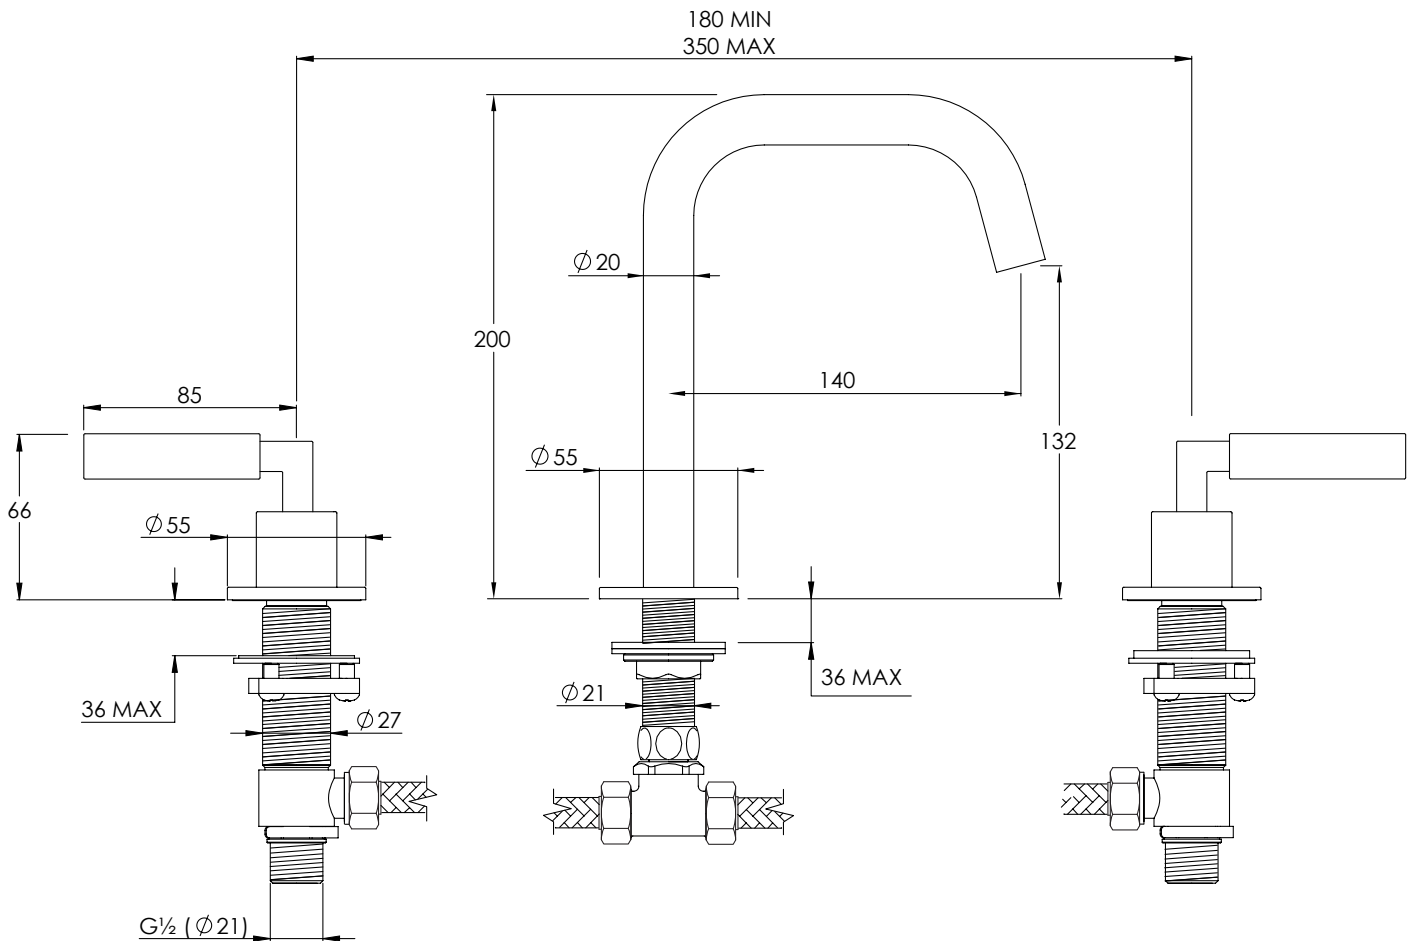

COALBROOK

ZU1005

DECK MOUNTED 3 HOLE BASIN  
MIXER WITH ANGULAR SPOUT

DATE: 02/09/21

REVISION: A

DIMENSIONS IN MILLIMETRES

WHILST EVERY EFFORT IS MADE TO ENSURE THE ACCURACY OF THESE DATA SHEETS THEY ARE SUBJECT TO CHANGE WITHOUT NOTICE AS PART OF THE COMPANY'S PRODUCT DEVELOPMENT PROCESS