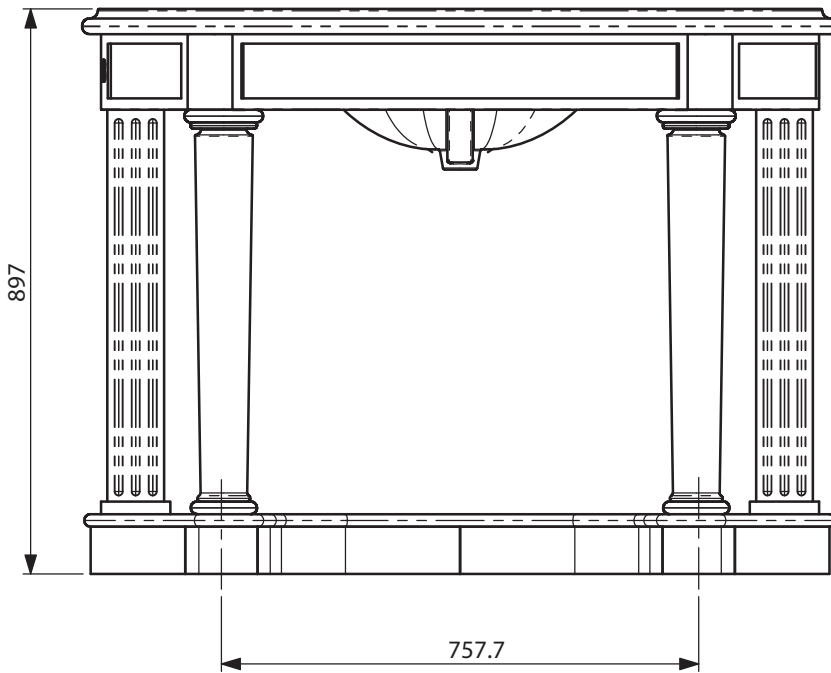

LEFROY BROOKS

IBROC HOUSE ESSEX ROAD
HODDESDON HERTS EN11 OQS UK
T: +44 (0)1992 708 316 F: +44 (0)1992 708 317

LB 6330 WH

DEMI LUNE BATHROOM CONSOLE
INCL. LB 7220 UNDER-MOUNT BASIN

DIMENSIONAL DATA SHEET

DATE: 26. FEBRUARY 2015

No: ISSUE A

COPYRIGHT © LBP LIMITED. ALL RIGHTS RESERVED

DIMENSIONS IN MILLIMETRES

WHILST EVERY EFFORT IS MADE TO ENSURE THE ACCURACY OF THESE DATA SHEETS THEY ARE SUBJECT TO CHANGE WITHOUT NOTICE AS PART OF THE COMPANY'S PRODUCT DEVELOPMENT PROCESS