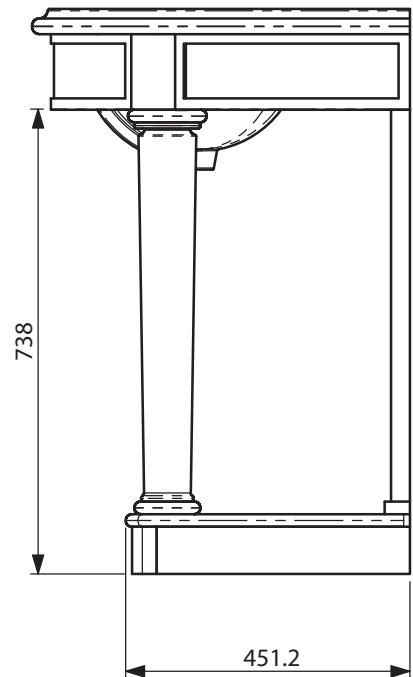

LEFROY BROOKS

IBROC HOUSE ESSEX ROAD
HODDESDON HERTS EN11 OQS UK
T: +44 (0)1992 708 316 F: +44 (0)1992 708 317

LB 6330 WH

DEMI LUNE BATHROOM CONSOLE
INCL. LB 7220 UNDER-MOUNT BASIN

DIMENSIONAL DATA SHEET

DATE: 26. FEBRUARY 2015

No: ISSUE A

COPYRIGHT © LBP LIMITED. ALL RIGHTS RESERVED

DIMENSIONS IN MILLIMETRES

WHILST EVERY EFFORT IS MADE TO ENSURE THE ACCURACY OF THESE DATA SHEETS THEY ARE SUBJECT TO CHANGE WITHOUT NOTICE AS PART OF THE COMPANY'S PRODUCT DEVELOPMENT PROCESS