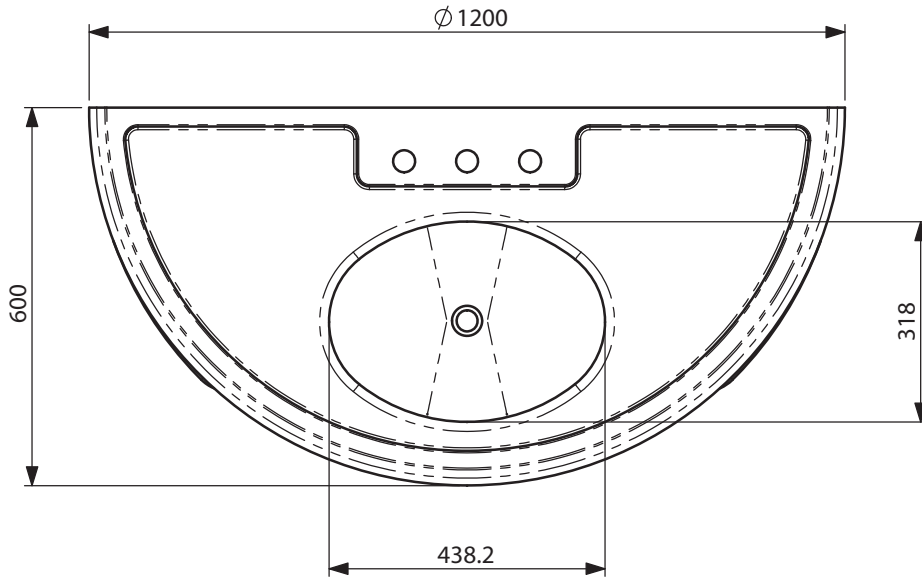

LEFROY BROOKS

IBROC HOUSE ESSEX ROAD
HODDESDON HERTS EN11 OQS UK
T: +44 (0)1992 708 316 F: +44 (0)1992 708 317

LB 6330 WH

DEMI LUNE BATHROOM CONSOLE
INCL. LB 7220 UNDER-MOUNT BASIN

DIMENSIONAL DATA SHEET

DATE: 26. FEBRUARY 2015

No: ISSUE A

COPYRIGHT © LBP LIMITED. ALL RIGHTS RESERVED

DIMENSIONS IN MILLIMETRES

WHILST EVERY EFFORT IS MADE TO ENSURE THE ACCURACY OF THESE DATA SHEETS THEY ARE SUBJECT TO CHANGE WITHOUT NOTICE AS PART OF THE COMPANY'S PRODUCT DEVELOPMENT PROCESS