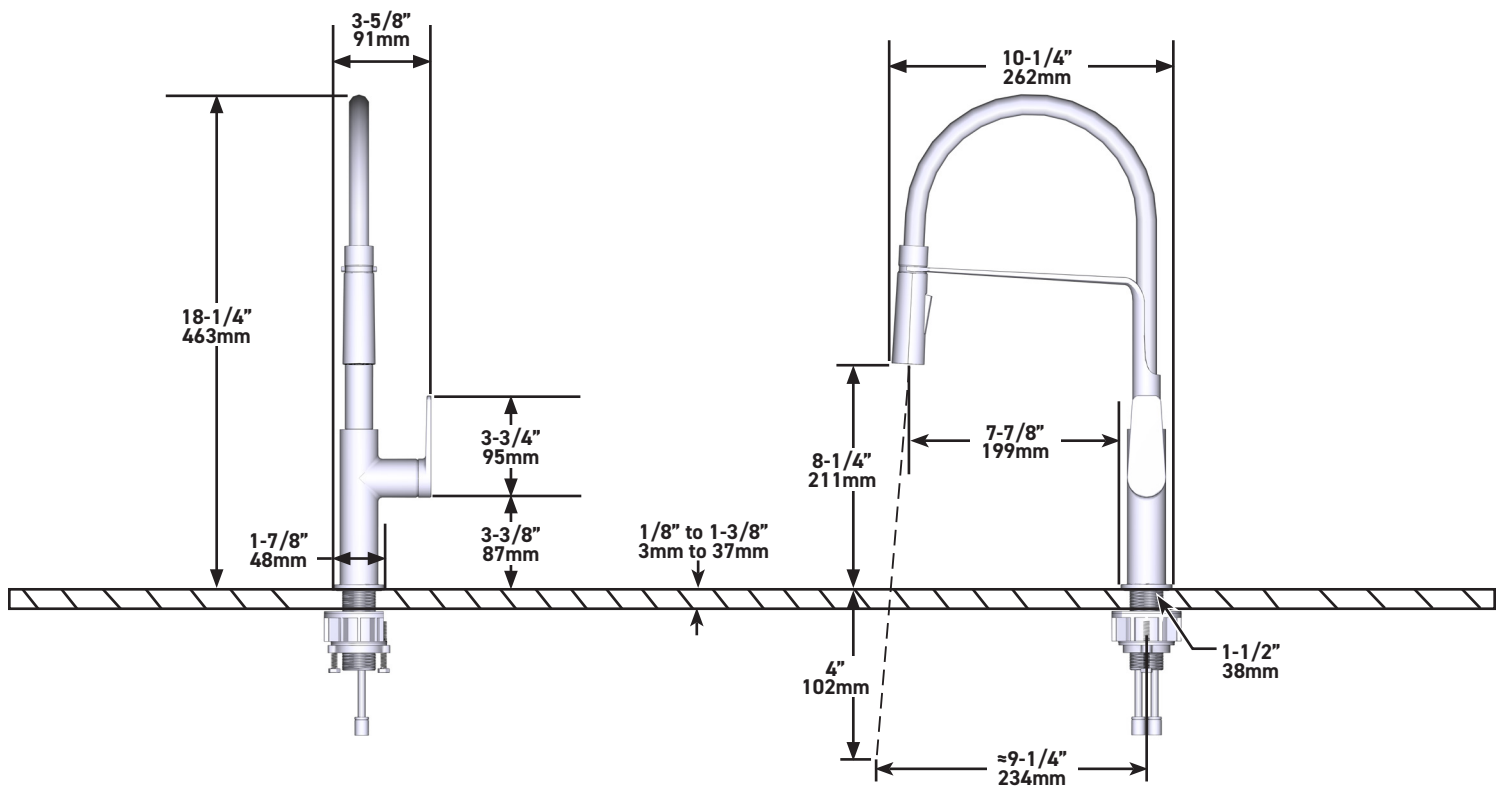

+44 (0)1952 221 100
www.riobel.design

A DISTINCTIVE MEMBER OF THE HOUSE OF ROHL